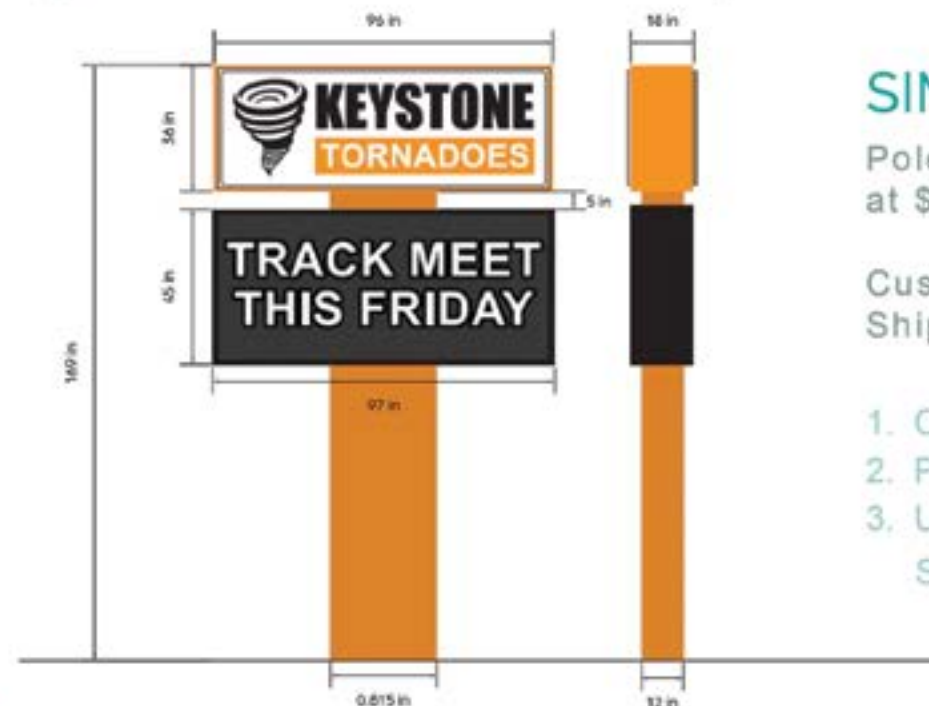

OUTDOOR SIGNAGE

*Installation not included

- POLE SIGN
- MONUMENT SIGN
- PEDESTAL SIGN
- WALL SIGN
- SCOREBOARD
  INTERIOR + EXTERIOR

SIGNS

HALLS AND WALLS

SIGN CO. SCHOOL SCOREBOARD

Pole Sign shown with Daktronic Electronic Message Center

SIMPLE ordering

Pole Signs starting at $10,929.60

Customizable add-ons
Shipped directly to you

1. Choose A Design
2. Pick A Color
3. Upload Your Logo
  Simple As That.