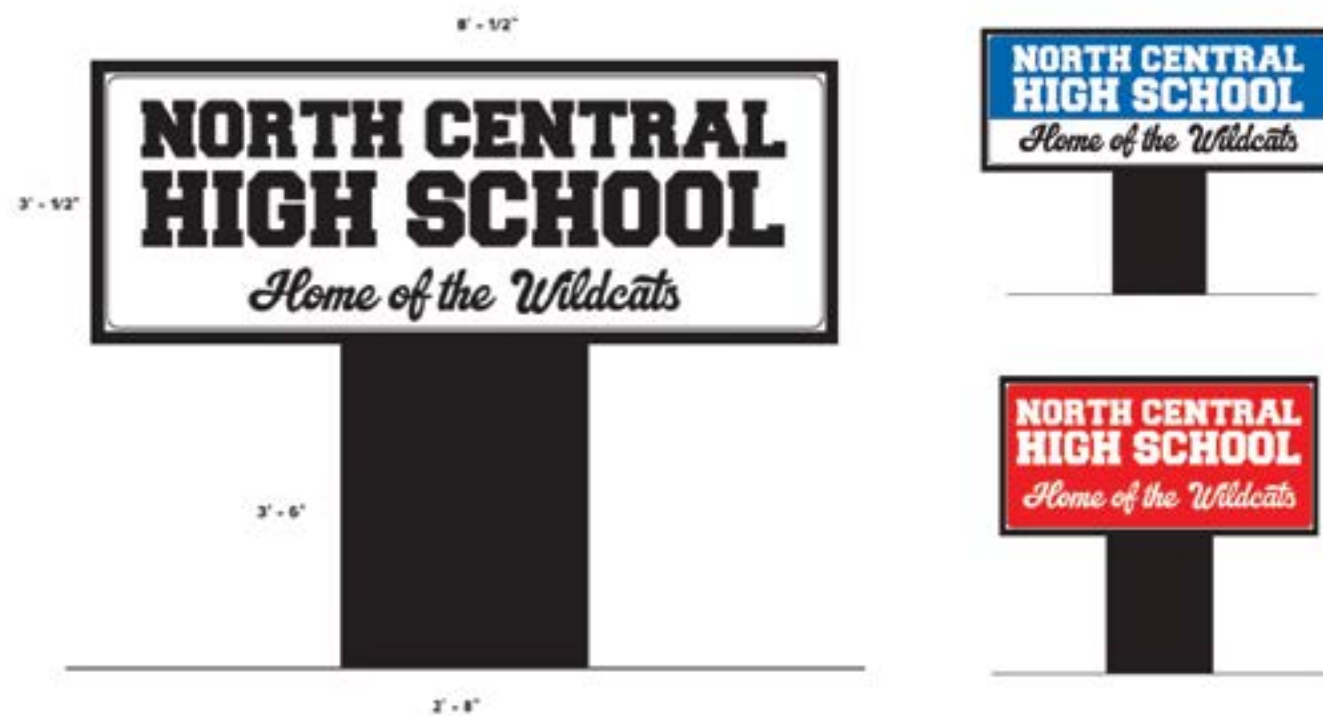

Choose From 3 Different Sizes
Upload Your Colors & Logo
Ship Directly to You